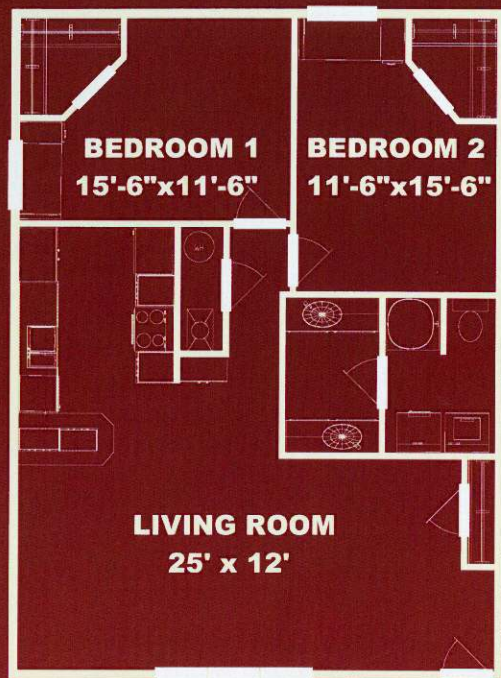

**WEST ON STATE — PHASE 2**  
**1125 State Street • La Crosse, Wisconsin**

**Two Bedroom - 1064 SF**

**Three Bedroom - 1298 SF**