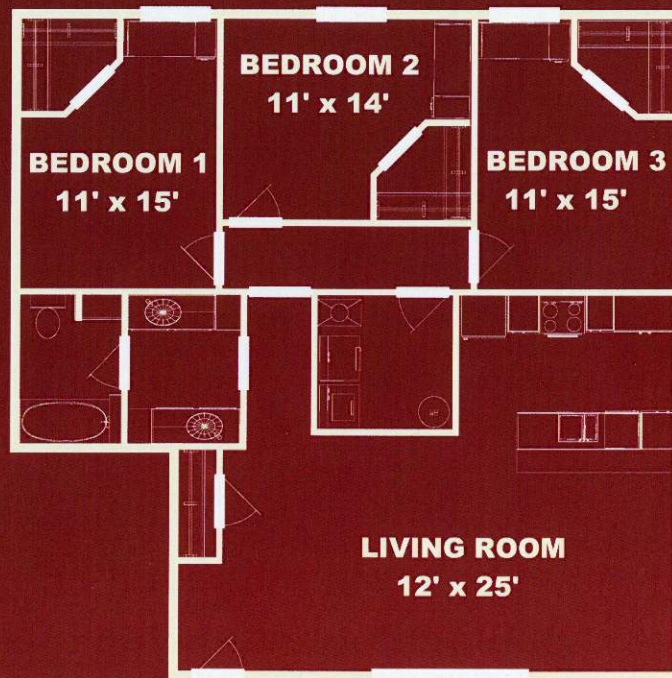

**WEST ON STATE — PHASE 2**  
**1125 State Street • La Crosse, Wisconsin**

**Two Bedroom - 1064 SF**

**Three Bedroom - 1298 SF**