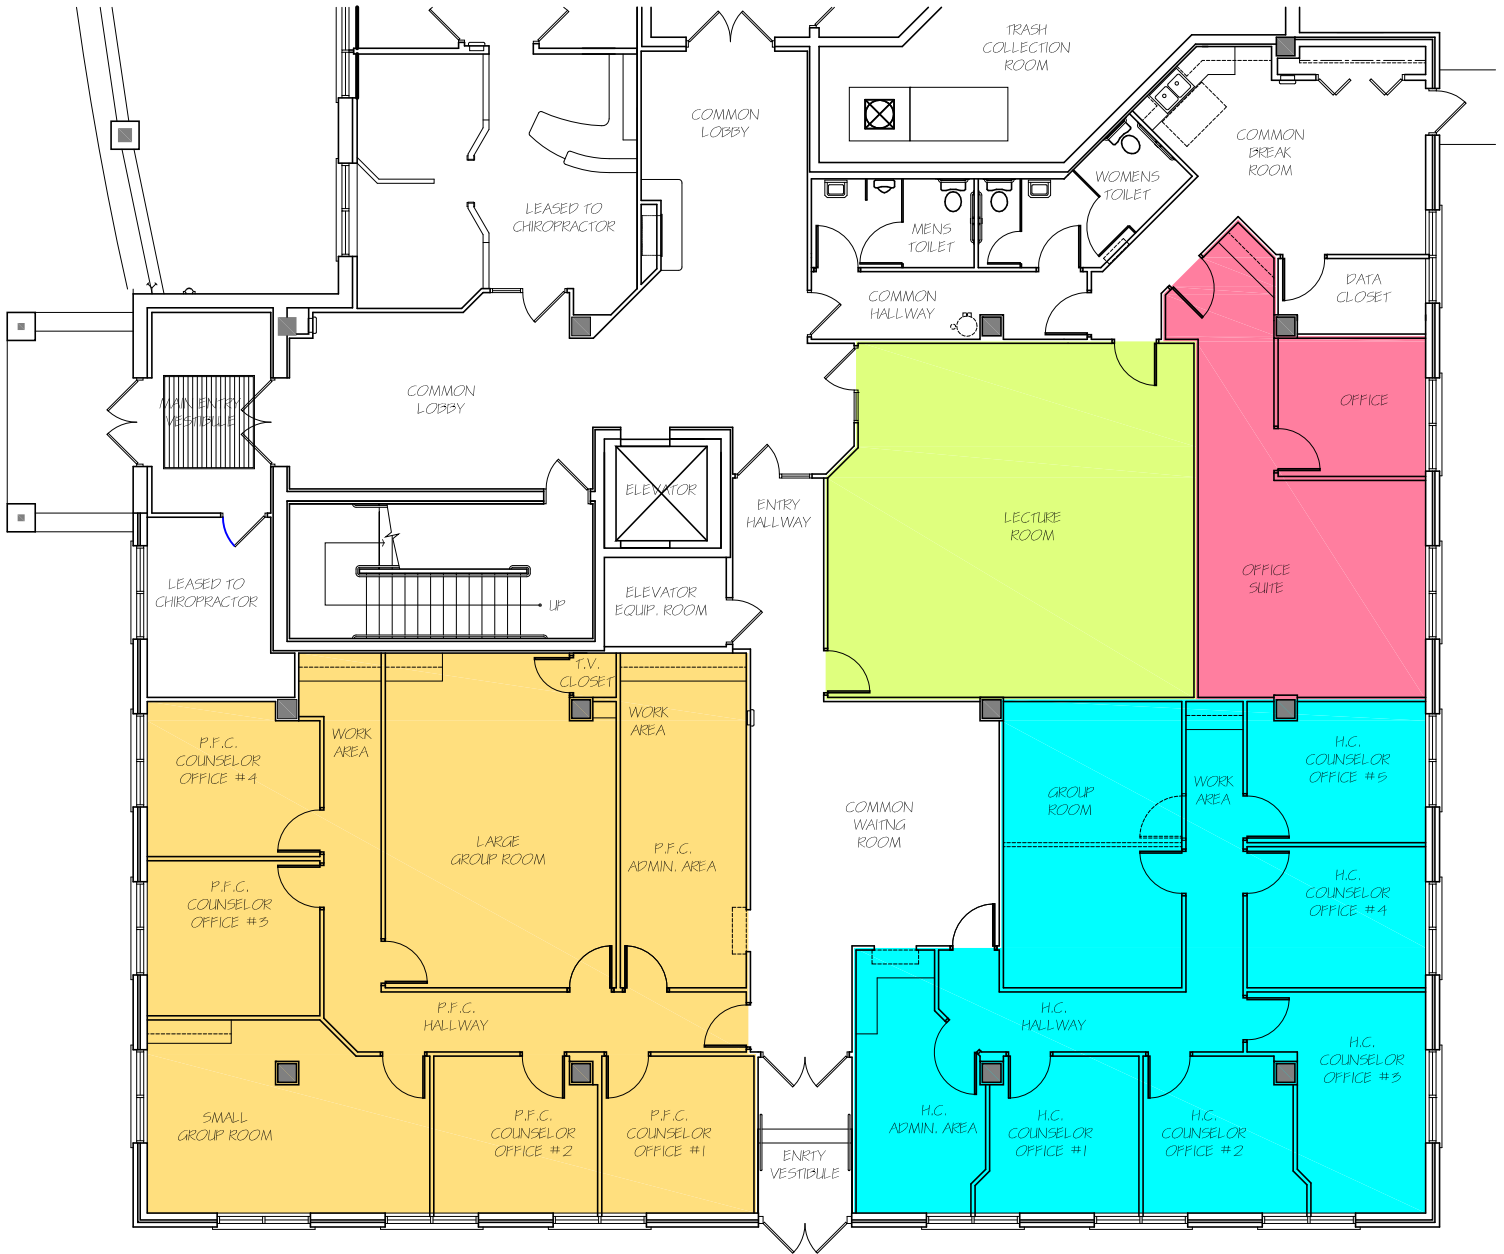

BOULDER RIDGE COMMERCIAL OFFICES

Hudson, Wisconsin

- 1,684 square feet
- 1,311 square feet
- 658 square feet
- 475 square feet

www.gerrardcompanies.com

OCTOBER 16, 2017